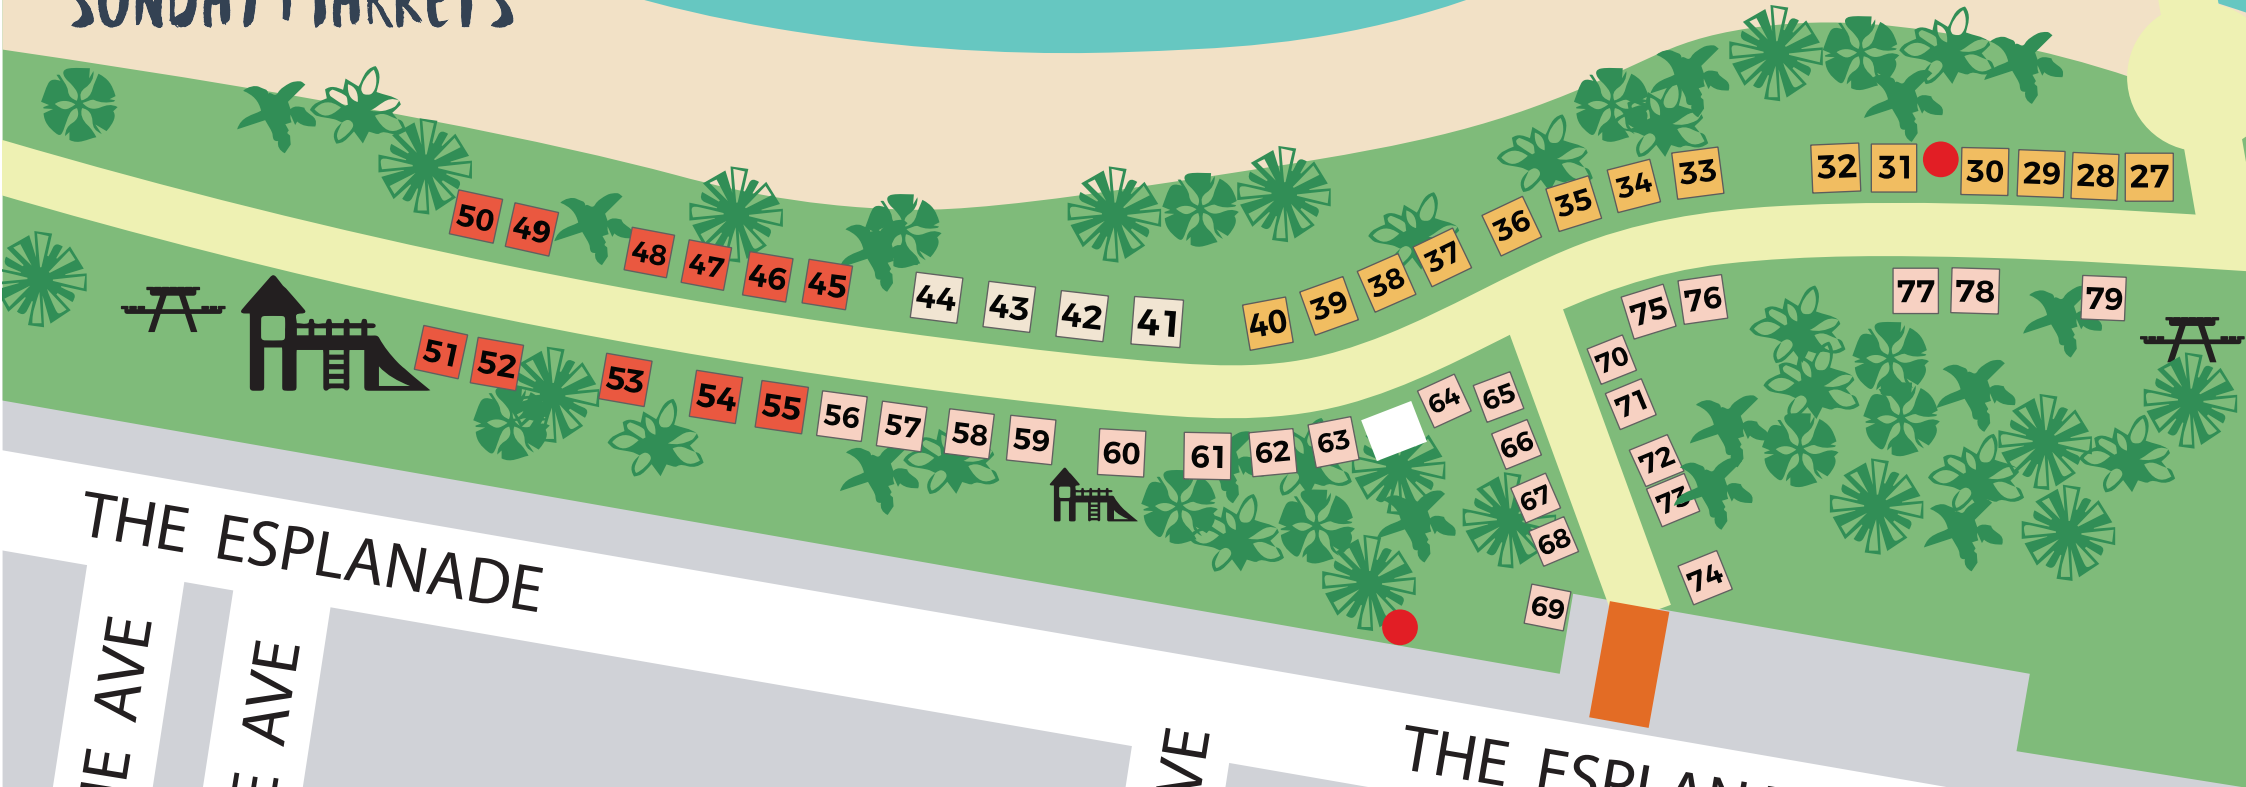

# ART AND CRAFT

ON THE COAST  
SUNDAY MARKETS

## PARADISE POINT - NORTH

THE ESPLANADE

ABALONE AVE

ABALONE AVE

VICTOR AVE

THE ESPLANADE

BRUCE AVE

\* Sites are representative only,  
Actual site may vary on the day

-  GCCC Vehicle Access Point
-  GPO Power Outlets
-  Water / Beach Shower