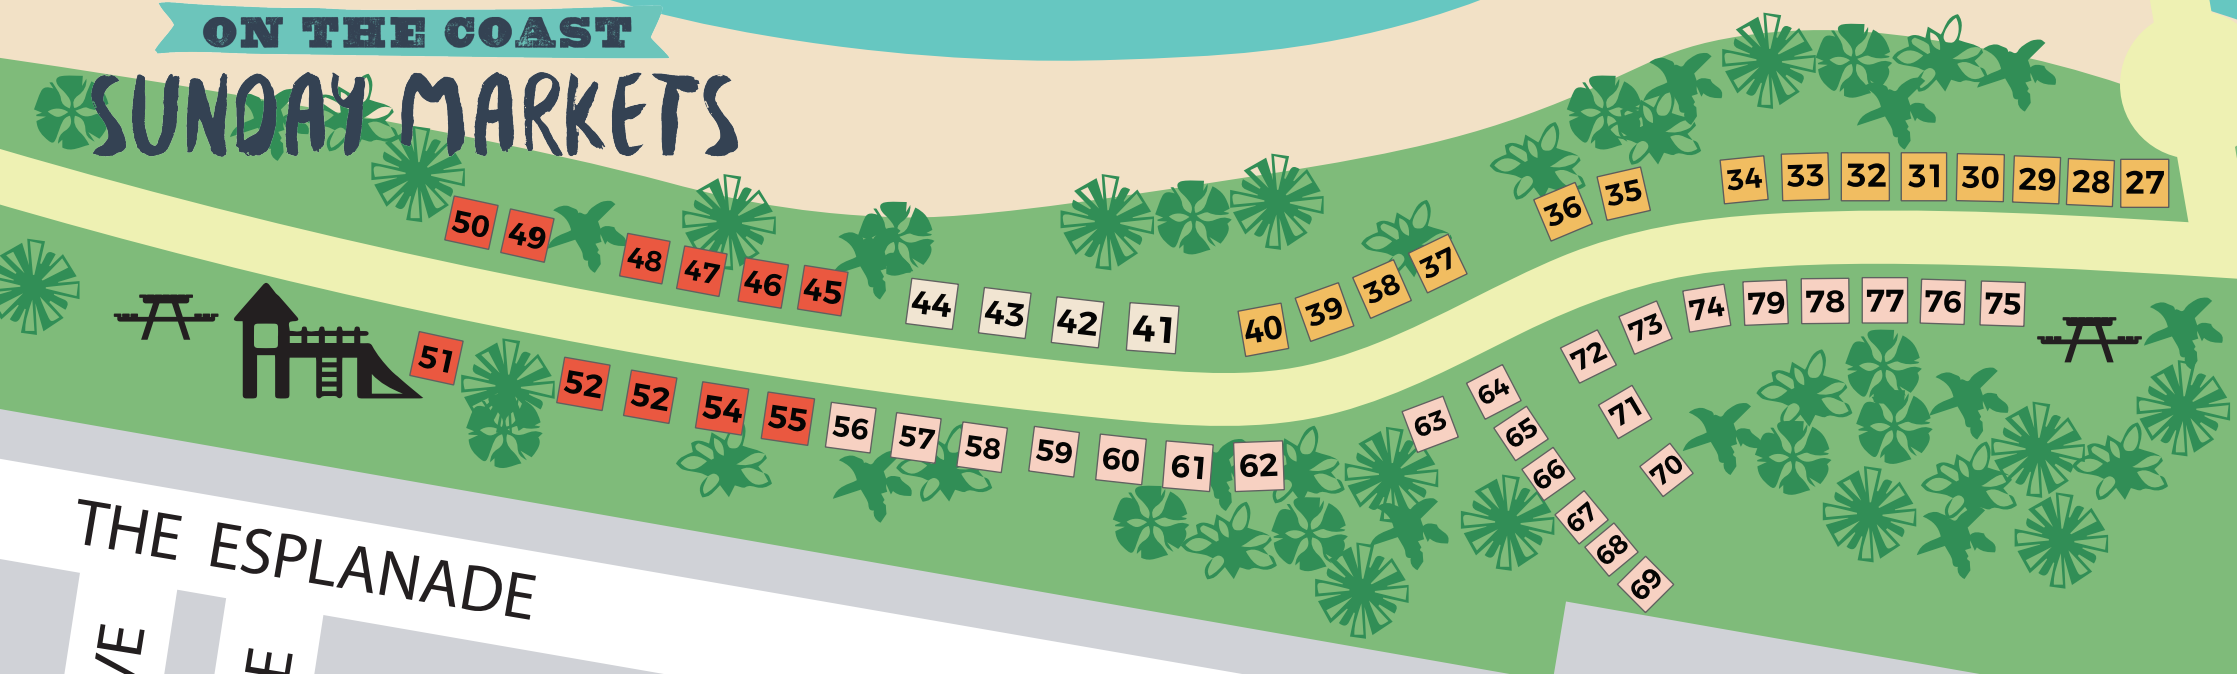

# ART AND CRAFT

ON THE COAST

## SUNDAY MARKETS

THE ESPLANADE

ABALONE AVE

ABALONE AVE

\* Sites are representative only,  
Actual site may vary on the day

-  GCCC Vehicle Access Point
-  GPO Power Outlets
-  Water / Beach Shower

VICTOR AVE

THE ESPLANADE

BRUCE AVE